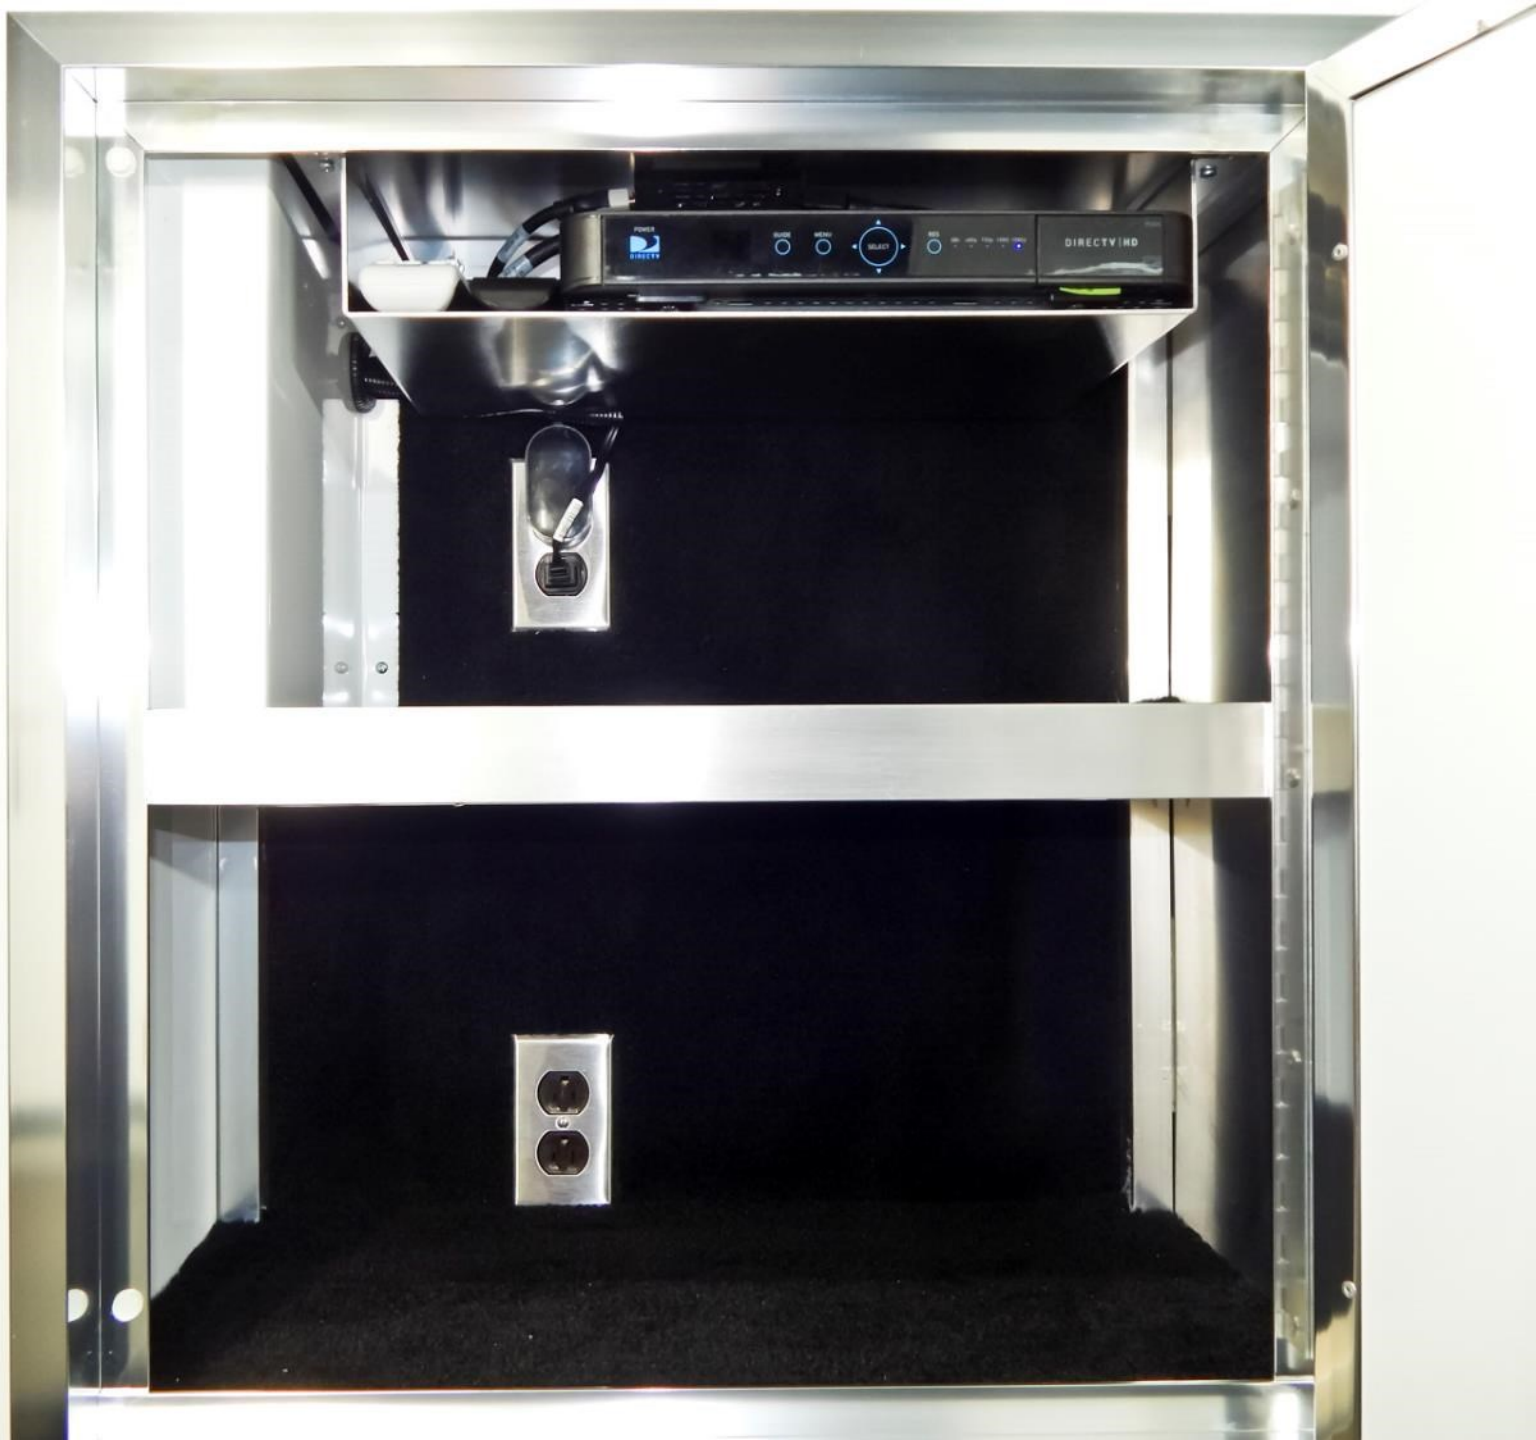

CHECK MODEL LOG WITH AIRE
POWER CARRIER MULTI REGULATED

NITROGEN

CAUTION
WATCH YOUR STEP

CAUTION
WATCH YOUR STEP

CAUTION
WATCH YOUR STEP

CAUTION
WATCH YOUR STEP

POWER DIRECTV HD
GUIDE MENU SELECT
RECALL
DIRECTV HD