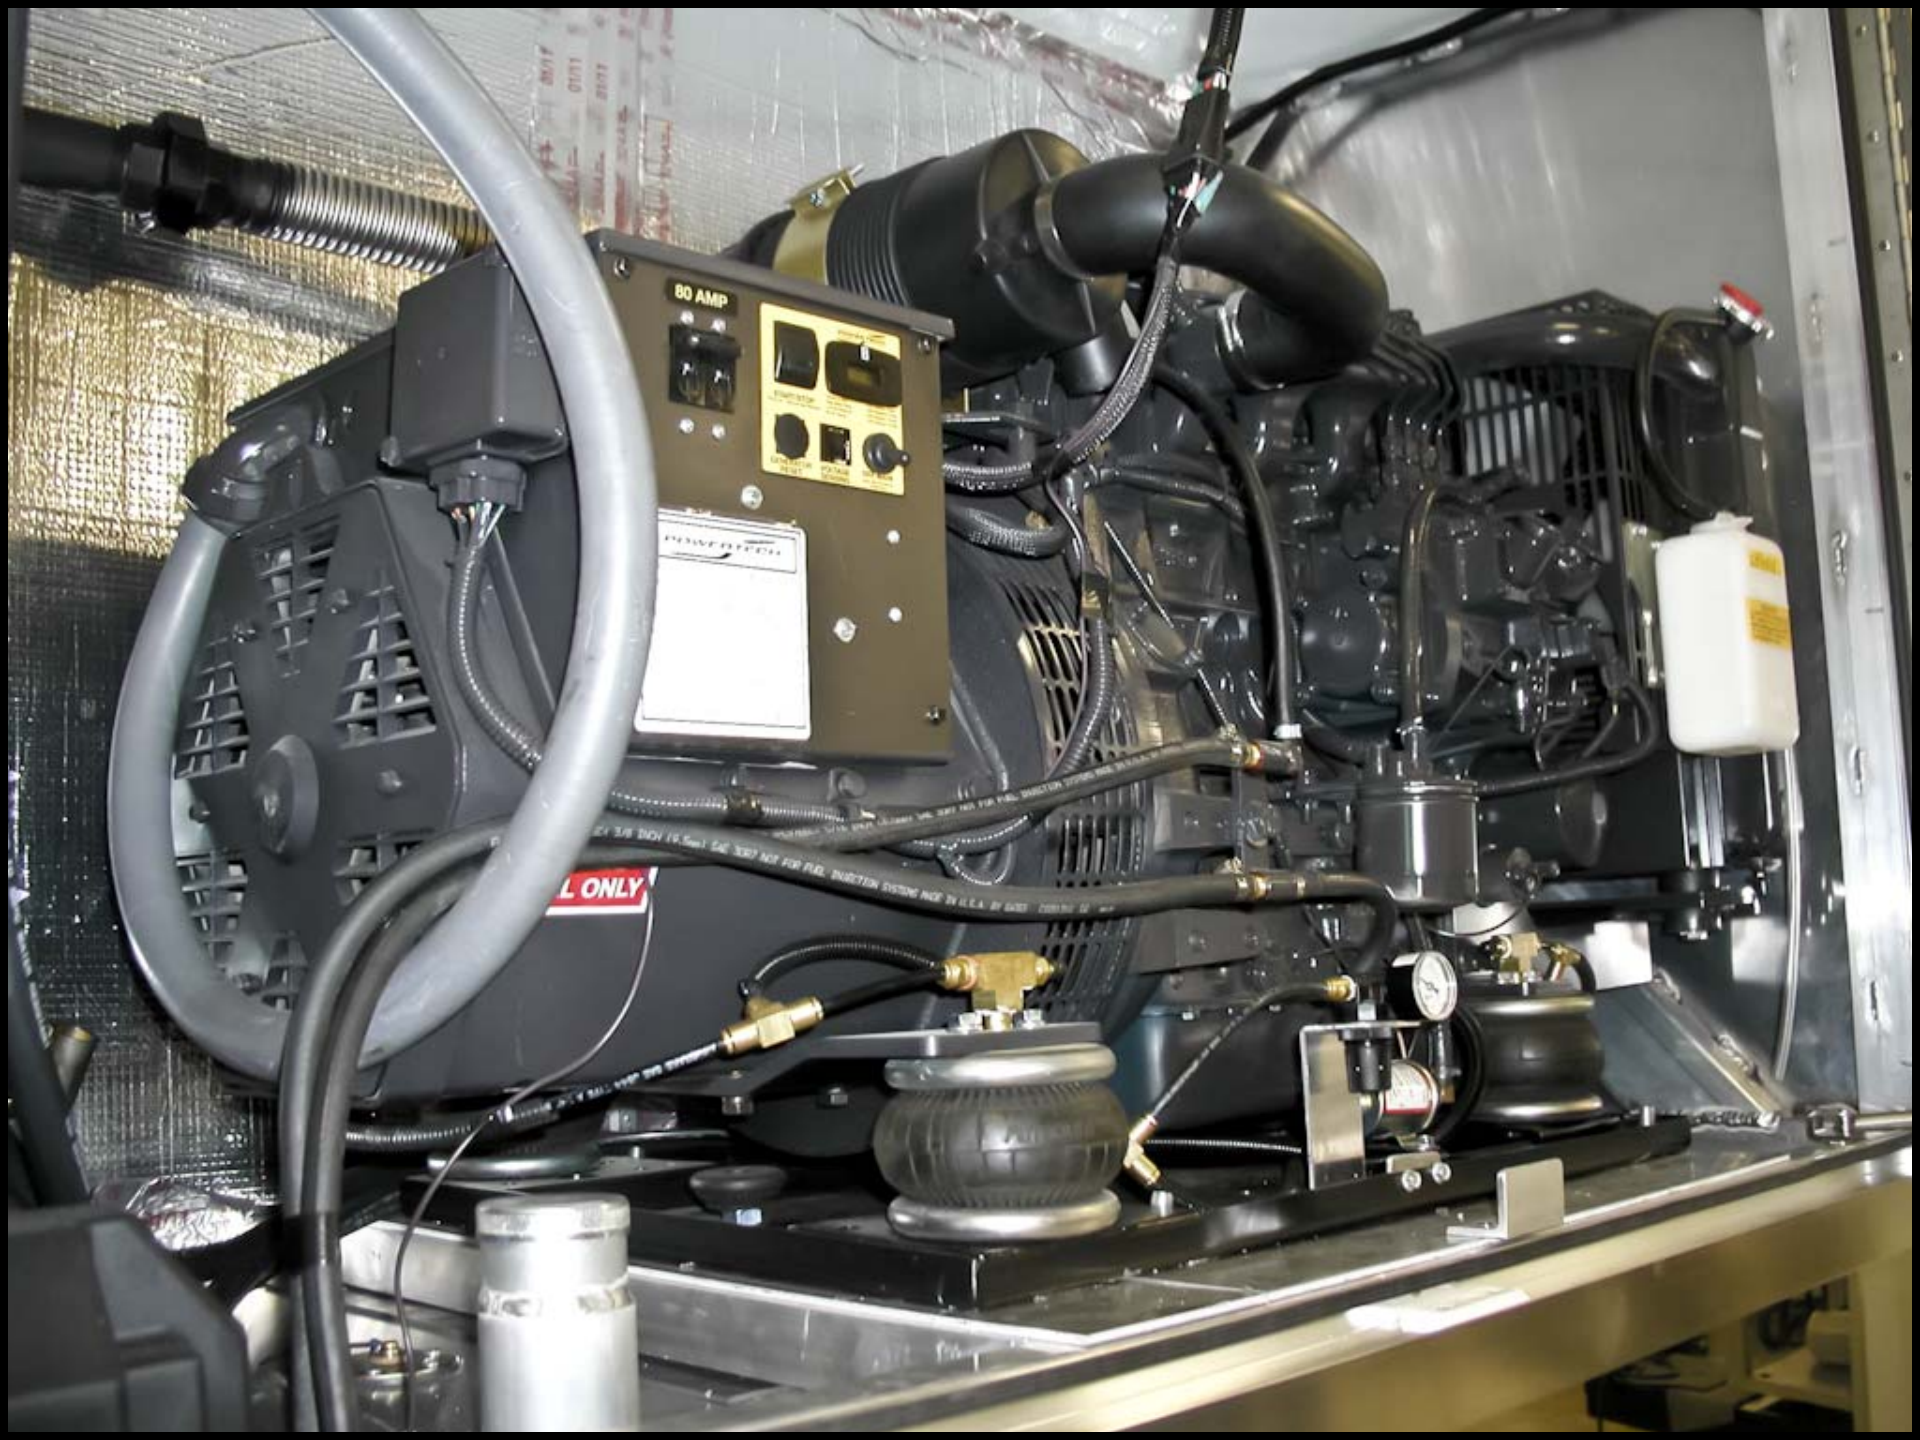

www.tande-racetrailers.com

HERSCHER
HOME OF THE TIGERS

80 AMP

GENERATOR

L ONLY

FOR FUEL INJECTION SYSTEM MADE IN U.S.A. BY GARDNER DENVER CO.

DIESEL FUEL ONLY

SYSTEMS MADE IN U.S.A. BY GATES CSC05